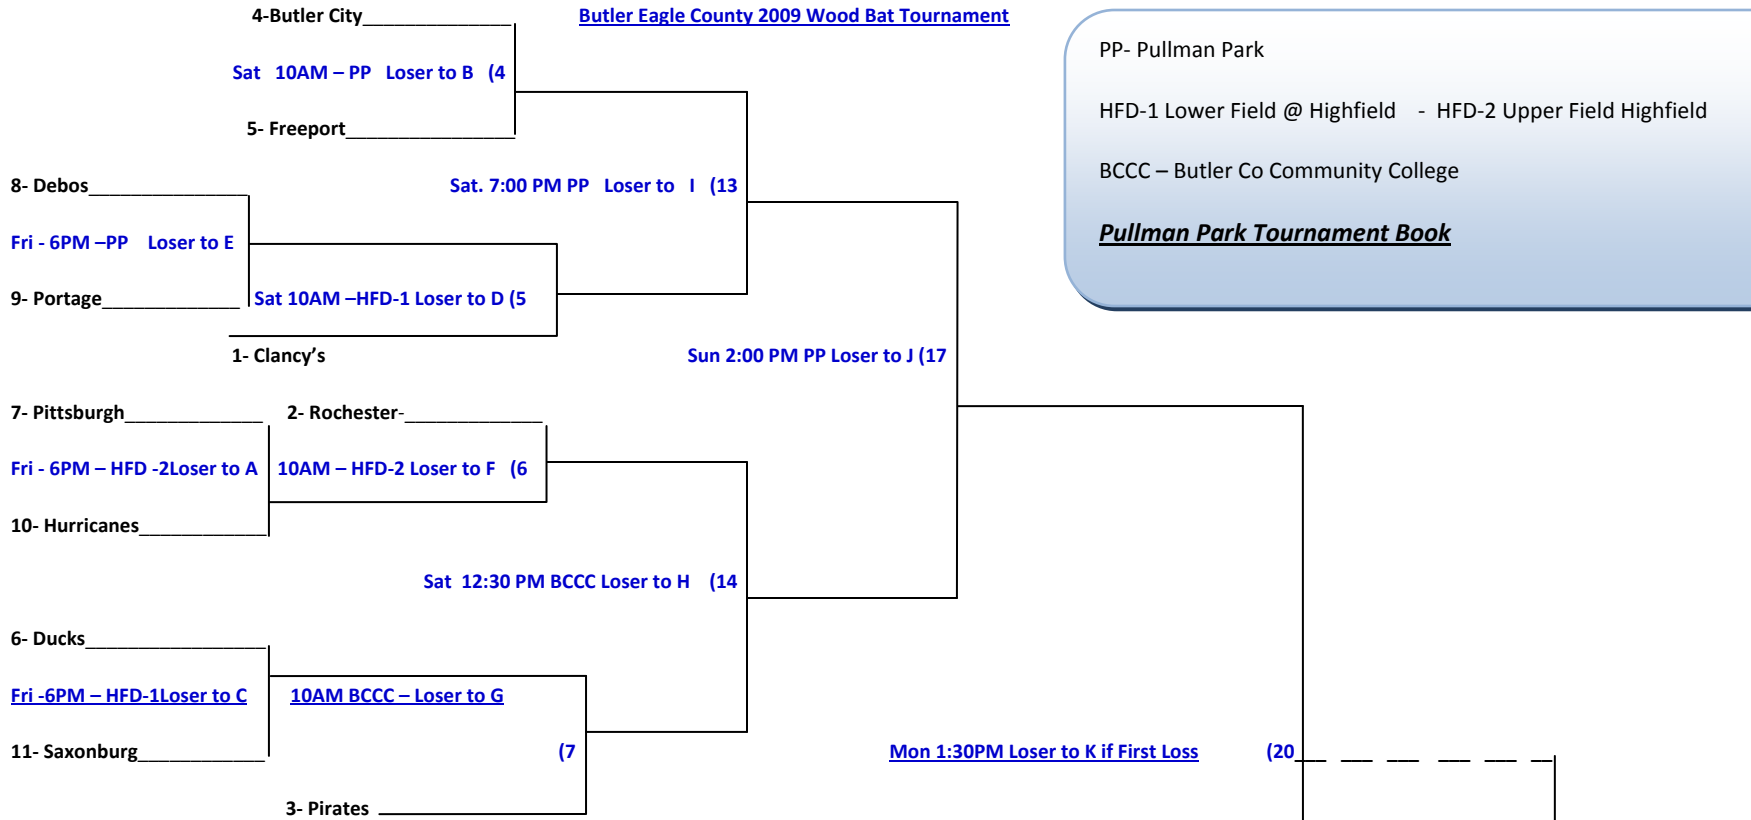

Butler Eagle County 2009 Wood Bat Tournament

PP- Pullman Park
 HFD-1 Lower Field @ Highfield - HFD-2 Upper Field Highfield
 BCCC – Butler Co Community College
Pullman Park Tournament Book

Losers Bracket